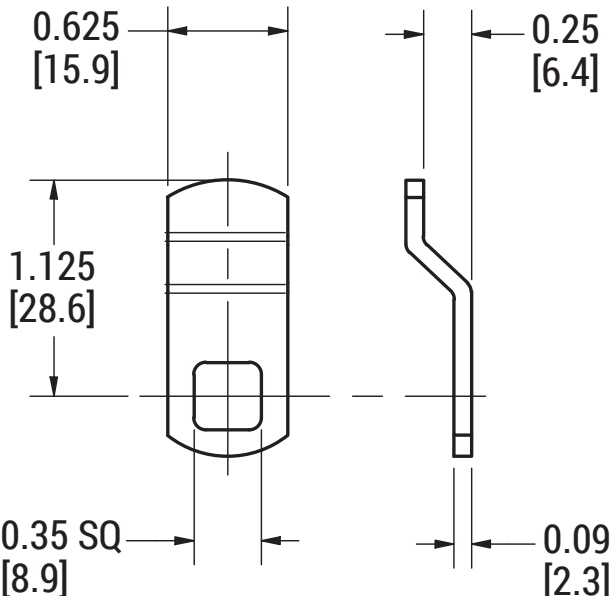

90°

Stop Plate

180°

Stop Plate

Mounting Nut

Spur Washer

Trim Washer

1.25" Straight Cam

1.125" x .25" Offset Cam