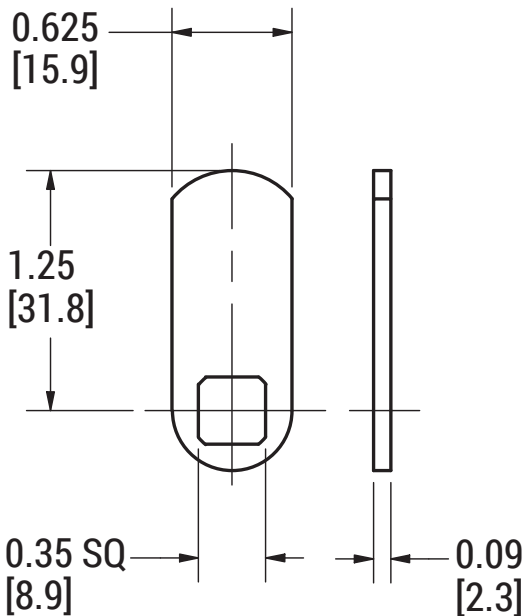

90°

Stop Plate

180°

Stop Plate

Mounting Nut

Spur Washer

Trim Washer

1.25" Straight Cam

1.125" x .25" Offset Cam