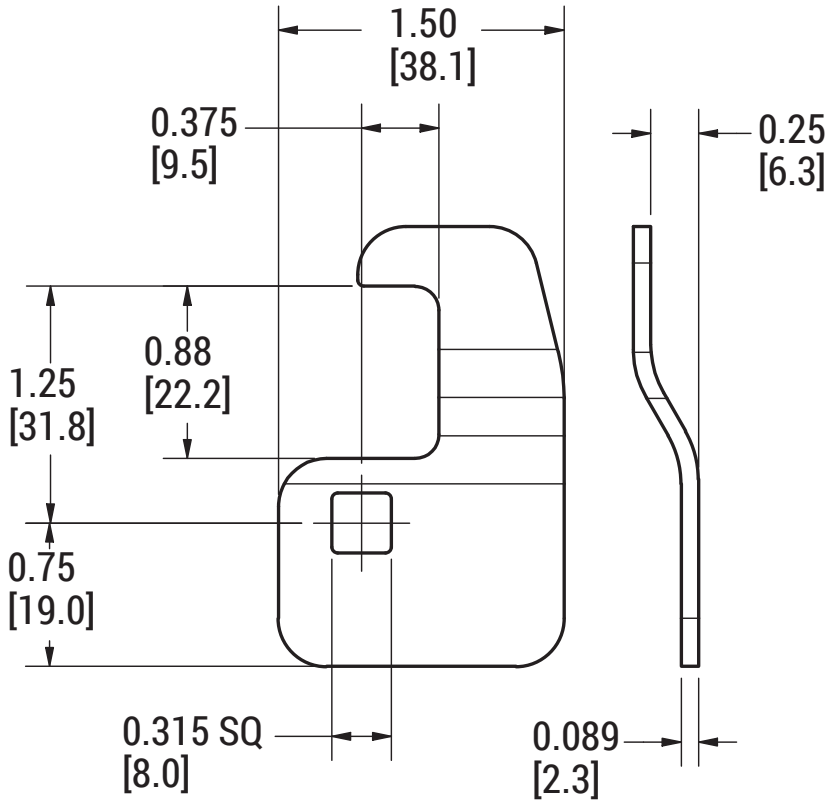

Lock Washer

Cam Nut

Mounting Clip

Formed Hook Cam