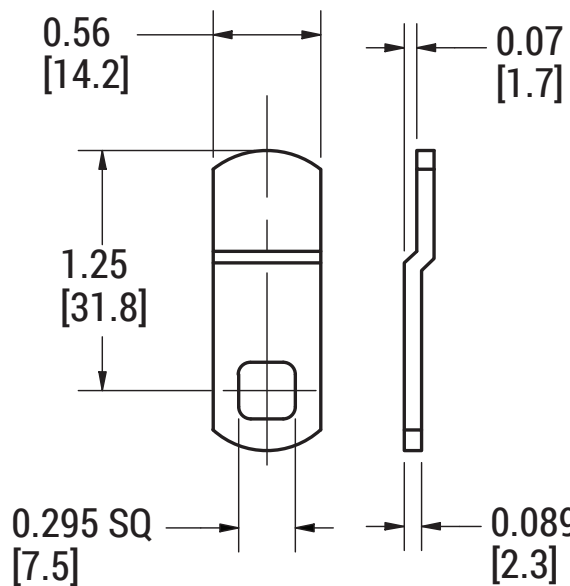

Mounting Nut

Lock Washer

Cam Screw

Mounting Clip

Bommer Cam

American Cam

Auth Electric Cam

Florence Cam

Miami-Carey Cam